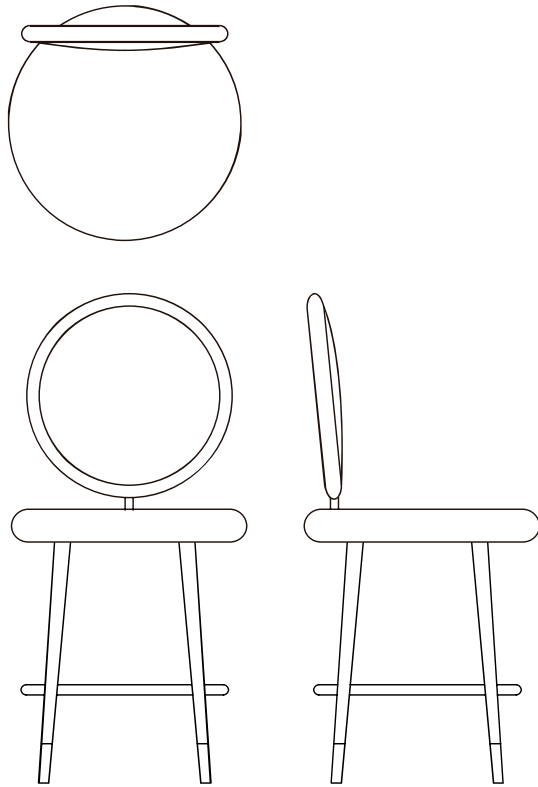

Graceful Bar Stool

Graceful Bar Stool

AS PICTURED

Upholstery Blossom cotton velvet.

Legs Blossom lacquered wood with matte finish.

Frame, feet covers and footrest Brushed Brass.

FINISH OPTIONS

Upholstery Available in all Royal Stranger's fabric selection.
Available in COM (Client's Own Material).

Dimensions

W 48 cm | 18.8"

D 48 cm | 18.8"

H 124 cm | 48.8"

SH 80 cm | 31.5"

Weight

12 kg | 26.4 lbs

SHIPPING INFORMATION