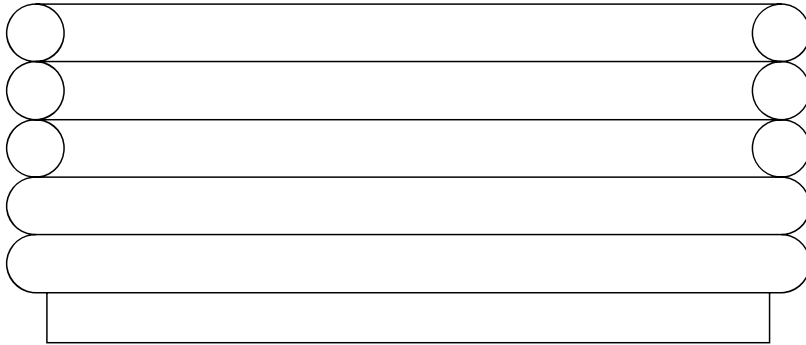

Marshmallow Sofa

AS PICTURED

Upholstery Cadet cotton velvet.

Base Polished Brass.

FINISH OPTIONS

Upholstery Available in the following Royal Selection fabrics by Kvadrat: Gentle 2, Sprinkles, Uniform Melange, Sisu, Coda 2, Husk, or Plecto. Available in COM (Client's Own Material).

Base Available in brass and stainless steel with polished or brushed finish, or lacquered in all NCS/RAL colors with matte or glossy finish.

TECHNICAL INFORMATION

Product Features

Solid wood frame

Foam in 100% PU British Standard fire specifications Foam in American Standard CAL 117 for USA

Fire retardant interliner upon request

COM (Client's Own Material) requirements

Fabric 12 m | 472"

Based on plain fabric, standard width 1.40 m | 55"

Leather 184.8 square feet

Dimensions

W 210 cm | 82.7"

D 70 cm | 27.6"

H 88 cm | 34.6"

SH 43 cm | 16.9"

Weight

80 kg | 176 lbs

SHIPPING INFORMATION

Packed in wood crate

Dimensions

W 224cm | 88.1"

D 83cm | 32.6"

H 115cm | 45.2"

Weight

200 kg | 440 lbs

Volume

1.93 m³ | 68.37 ft³