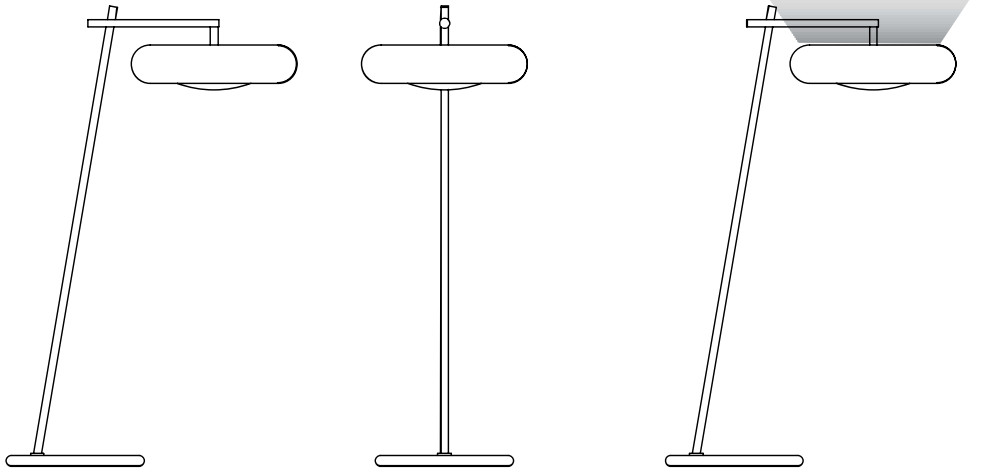

Marshmallow Floor Lamp

Marshmallow Floor Lamp

AS PICTURED

Metals Polished brass.

Base Polished Carrara marble.

Cables Textile cable to the metal color.

FINISH OPTIONS

Metals Available in brass and stainless steel with polished or brushed finish, or lacquered in all NCS/RAL colors with matte or glossy finish.

Base Available in Carrara Marble, Nero Marquina, Estremoz, Rose Estremoz, Guatemala Green and Emperador with polished or honed finish.

Cables Textile cable colors upon request.

TECHNICAL INFORMATION

Bulb 4x E14 LED Max 45W | 230V

TECHNICAL INFORMATION

Dimensions

W 57cm | 22.4"

D 120cm | 47.2"

H 180cm | 70.8"

Weight

31.5 kg | 69.4 lbs

SHIPPING INFORMATION

Packed in wood crate

Dimensions

W 190cm | 74.8"

D 70cm | 27.5"

H 35cm | 13.7"

Weight

88.4 kg | 194.9 lbs

Volume