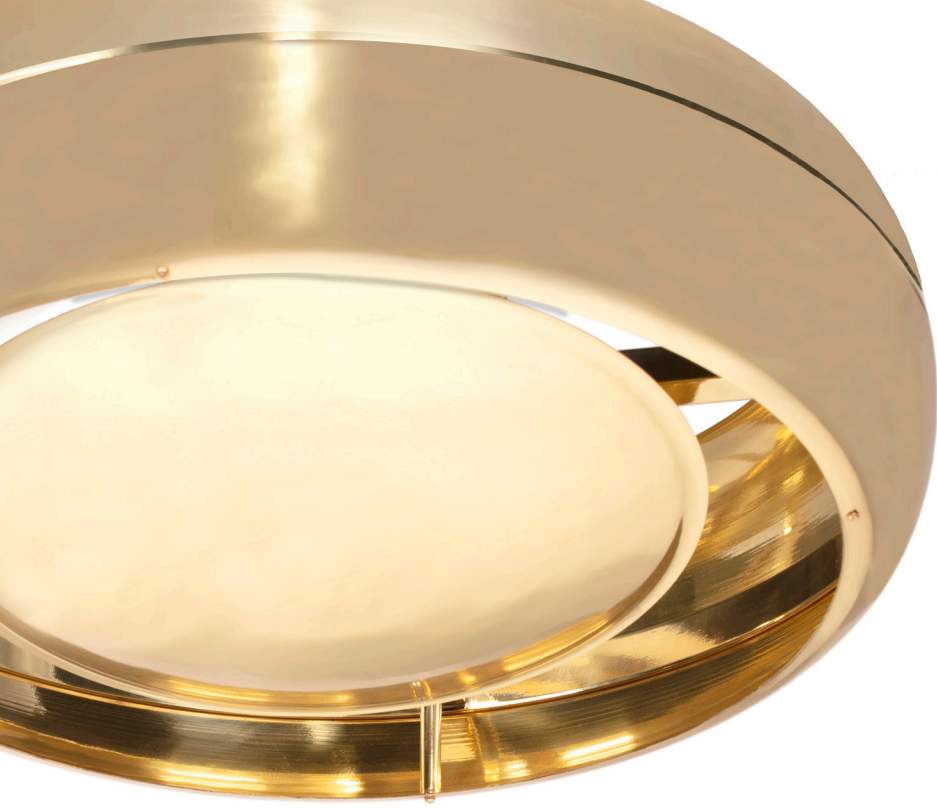

Marshmallow Floor Lamp

Marshmallow Floor Lamp

AS PICTURED

Metals Polished brass.

Base Polished Carrara marble.

Cables Textile cable to the metal color.

FINISH OPTIONS

Metals Available in brass and stainless steel with polished or brushed finish, or lacquered in all NCS/RAL colors with matte or glossy finish.

Base Available in Carrara Marble, Nero Marquina, Estremoz, Rose Estremoz, Guatemala Green and Emperador with polished or honed finish.

Cables Textile cable colors upon request.

TECHNICAL INFORMATION

Bulb 4x E14 LED Max 45W | 230V

TECHNICAL INFORMATION

Dimensions

W 57cm | 22.4"

D 120cm | 47.2"

H 180cm | 70.8"

Weight

31.5 kg | 69.4 lbs

SHIPPING INFORMATION