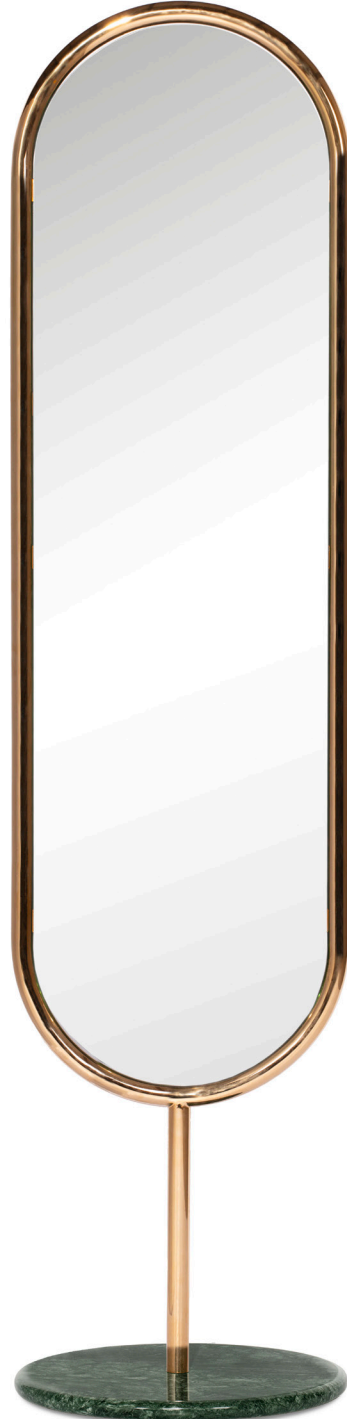

# Marshmaloow Floor Mirror

## AS PICTURED

**Frame** Polished brass.

**Mirror** Glass Mirror.

**Base** Polished Guatemala Green marble.

### Dimensions

**W** 44 cm | 17.3"

**D** 44 cm | 17.3"

**H** 183 cm | 72"