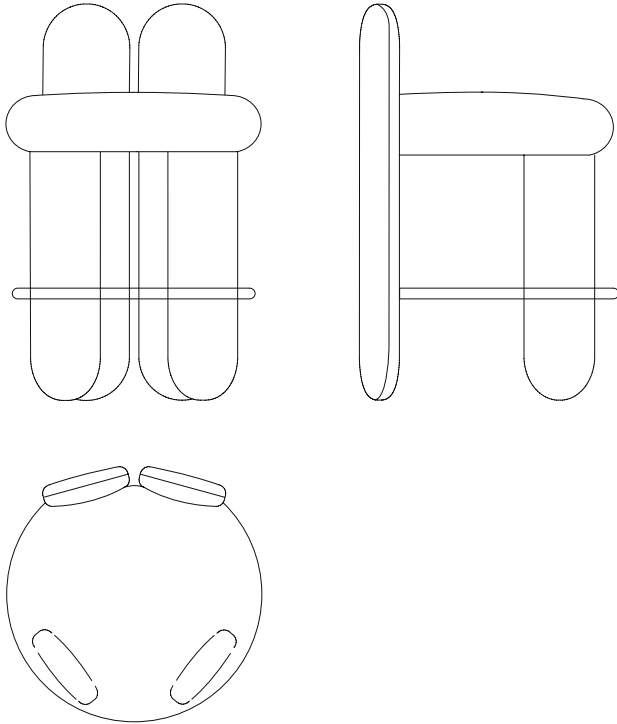

PRODUCT SHEET

Glazy Counter Stool

ROYAL STRANGER

Glazy Counter Stool

Glazy Counter Stool

AS PICTURED

Upholstery Lago Moutarde.

Seat back Moutarde lacquered with glossy finish.

Fire retardant interliner upon request

COM (Client's Own Material) requirements

Fabric 2.5 m | 98.4"

Based on plain fabric, standard width 1.40 m | 55" **Leather** 38.5 square feet.

TECHNICAL INFORMATION

Dimensions

W 55 cm | 21.7"

D 55 cm | 21.7"

H 90 cm | 35.4"

SH 73cm | 33"

Weight

21 kg | 46.2 lbs

SHIPPING INFORMATION

Packed in cardboard box

Dimensions

W 65cm | 25.6"

D 70cm | 27.6"

H 100cm | 39,4"

Weight

43 kg | 95.6 lbs

Volume

0.46 m³ | 16,7ft³