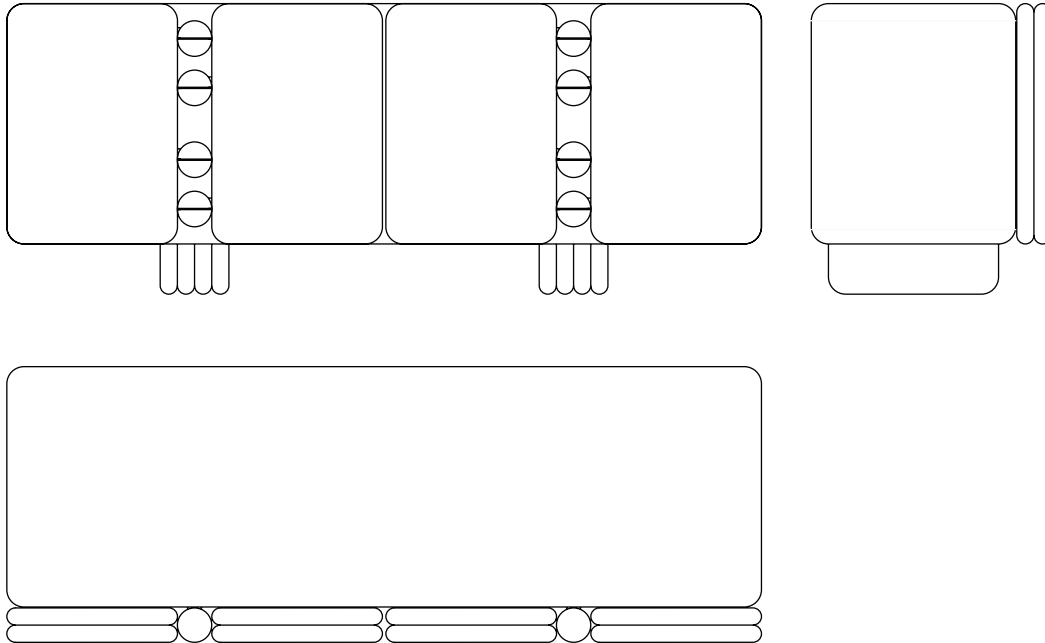

PRODUCT SHEET

Monolithic Sideboard

Monolithic Sideboard

Monolithic Sideboard

AS PICTURED

Body Cherry Red lacquered with glossy finish.

Door hinges Brushed brass.

FINISH OPTIONS

Body Available in all NCS/RAL colors with matte or glossy finish.

Door hinges Available in brass with brushed finish.

TECHNICAL INFORMATION

Dimensions

W 220 cm | 86.6"

D 70 cm | 27.5"

H 84 cm | 33"

Weight

253 kg | 557.7 lbs

SHIPPING INFORMATION

Packed in wood crate

Dimensions

W 230 cm | 90.5"

D 80 cm | 31.5"

H 105 cm | 41.3"

Weight

371 kg | 817 lbs

Volume

1.93 m³ | 68.3 ft³