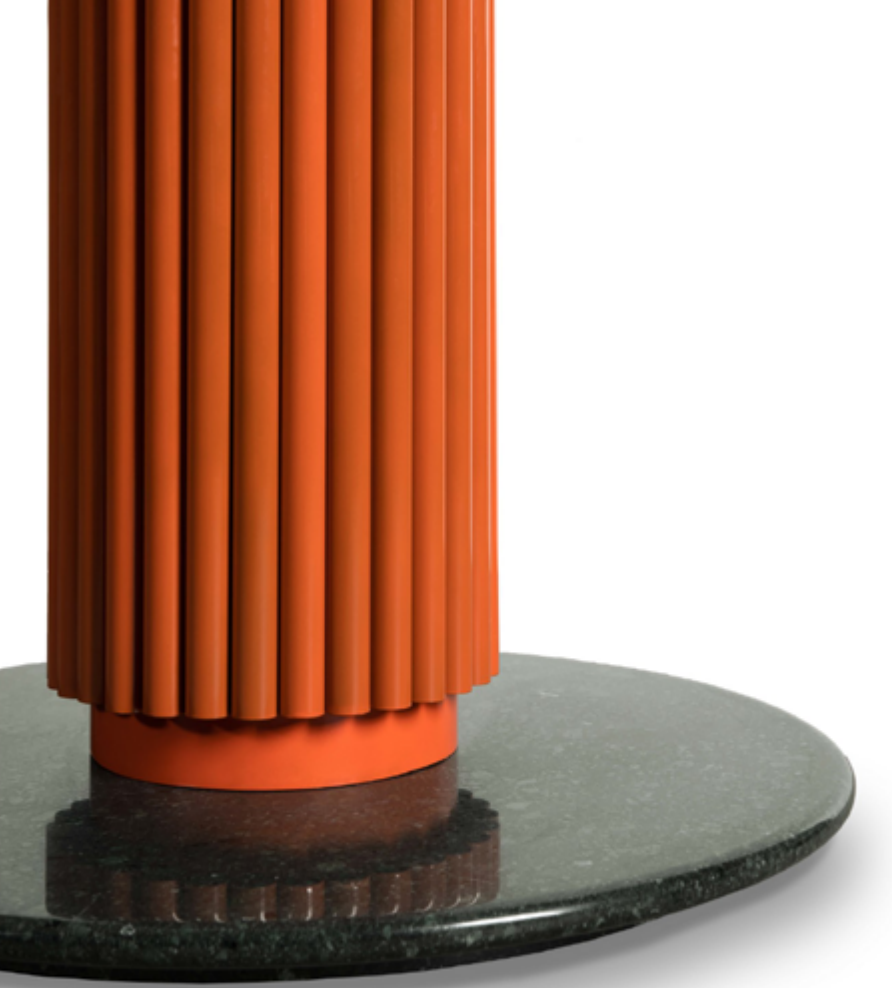

PRODUCT SHEET

Kleos Floor Lamp

Kleos Floor Lamp

Kleos Floor Lamp

AS PICTURED

Body Rust Orange lacquered with glossy finish.

Glass balls Blown glass opal diffuser.

Base Polished Guatemala Green marble.

FINISH OPTIONS

Available

Body Available in brass and stainless steel with polished or brushed finish, or lacquered in all NCS/RAL colors with matte or glossy finish.

Glass balls Available only in blown glass opal diffuser.

Base Available in Carrara Marble, Nero Marquina, Estremoz, Rose Estremoz, Guatemala Green and Emperador with polished or honed finish.

TECHNICAL INFORMATION

Bulb 6x E27 LED Max 45W | 230V

Dimensions

W 62cm | 24.4"