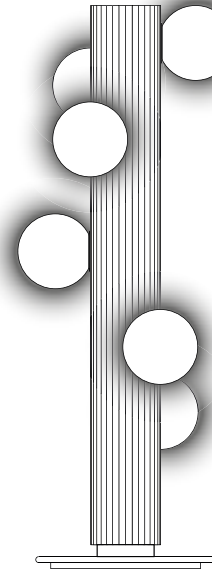

PRODUCT SHEET

Kleos Floor Lamp

Kleos Floor Lamp

Kleos Floor Lamp

AS PICTURED

Body Rust Orange lacquered with glossy finish.

Glass balls Blown glass opal diffuser.

Base Polished Guatemala Green marble.

FINISH OPTIONS

Available

Body Available in brass and stainless steel with polished or brushed finish, or lacquered in all NCS/RAL colors with matte or glossy finish.

Glass balls Available only in blown glass opal diffuser.

Base Available in Carrara Marble, Nero Marquina, Estremoz, Rose Estremoz, Guatemala Green and Emperador with polished or honed finish.

TECHNICAL INFORMATION

Bulb 6x E27 LED Max 45W | 230V

Dimensions

W 62cm | 24.4"

D 67cm | 26.3"

H 77cm | 30.3"

Weight

152 kg | 335.1 lbs

Volume

1.01m³ | 35.8 ft³