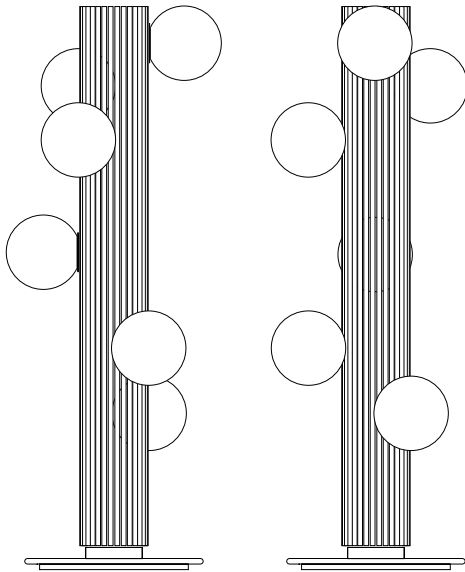

PRODUCT SHEET

Kleos Floor Lamp

Kleos Floor Lamp

Kleos Floor Lamp

AS PICTURED

Body Rust Orange lacquered with glossy finish.

Glass balls Blown glass opal diffuser.

Base Polished Guatemala Green marble.

Base Available in Carrara Marble, Nero Marquina, Estremoz, Rose Estremoz, Guatemala Green and Emperador with polished or honed finish.

TECHNICAL INFORMATION

Bulb 6x E27 LED Max 45W | 230V

Dimensions

W 62cm | 24.4"

D 60cm | 23.6"

H 190cm | 74.8"

Weight

74.5 kg | 164.2 lbs

SHIPPING INFORMATION

Packed in wood crate

Dimensions

W 196cm | 77.1"

D 67cm | 26.3"

H 77cm | 30.3"

Weight

152 kg | 335.1 lbs

Volume

1.01m³ | 35.8 ft³