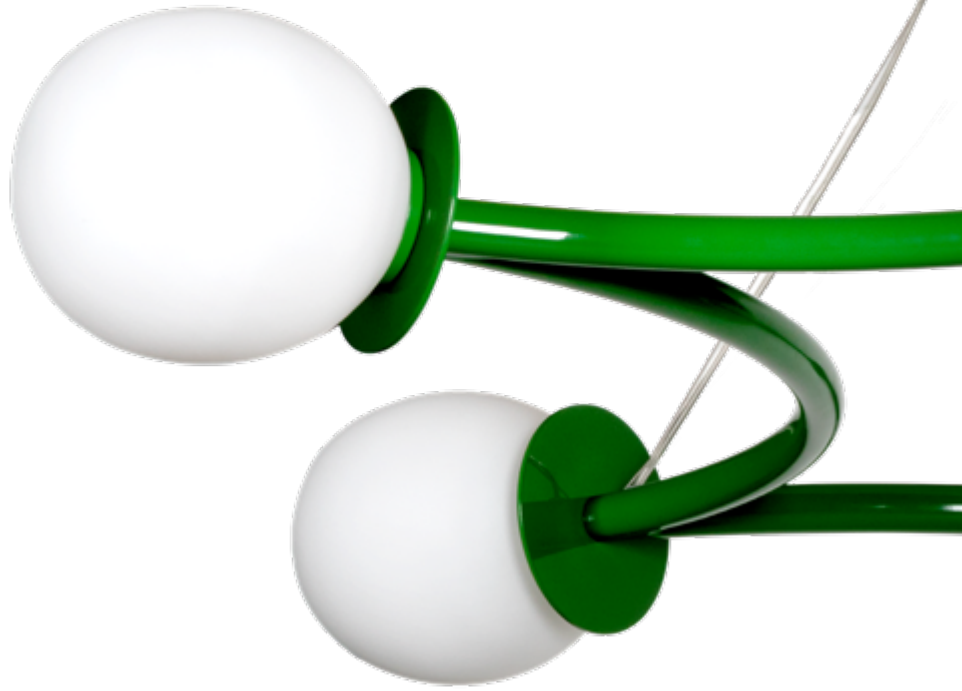

PRODUCT SHEET

Poppins Ceiling Lamp

Poppins Ceiling Lamp

royalstranger.com

Poppins Ceiling Lamp

AS PICTURED

Body Fern green lacquered with glossy finish.

Glass balls Blown glass opal diffuser.

FINISH OPTIONS

Body Available lacquered in all NCS/RAL colors with matte or glossy finish.

Glass balls Available only in blown glass opal diffuser.

TECHNICAL INFORMATION

Bulb 6x E27 LED Max 45W | 230V

Dimensions